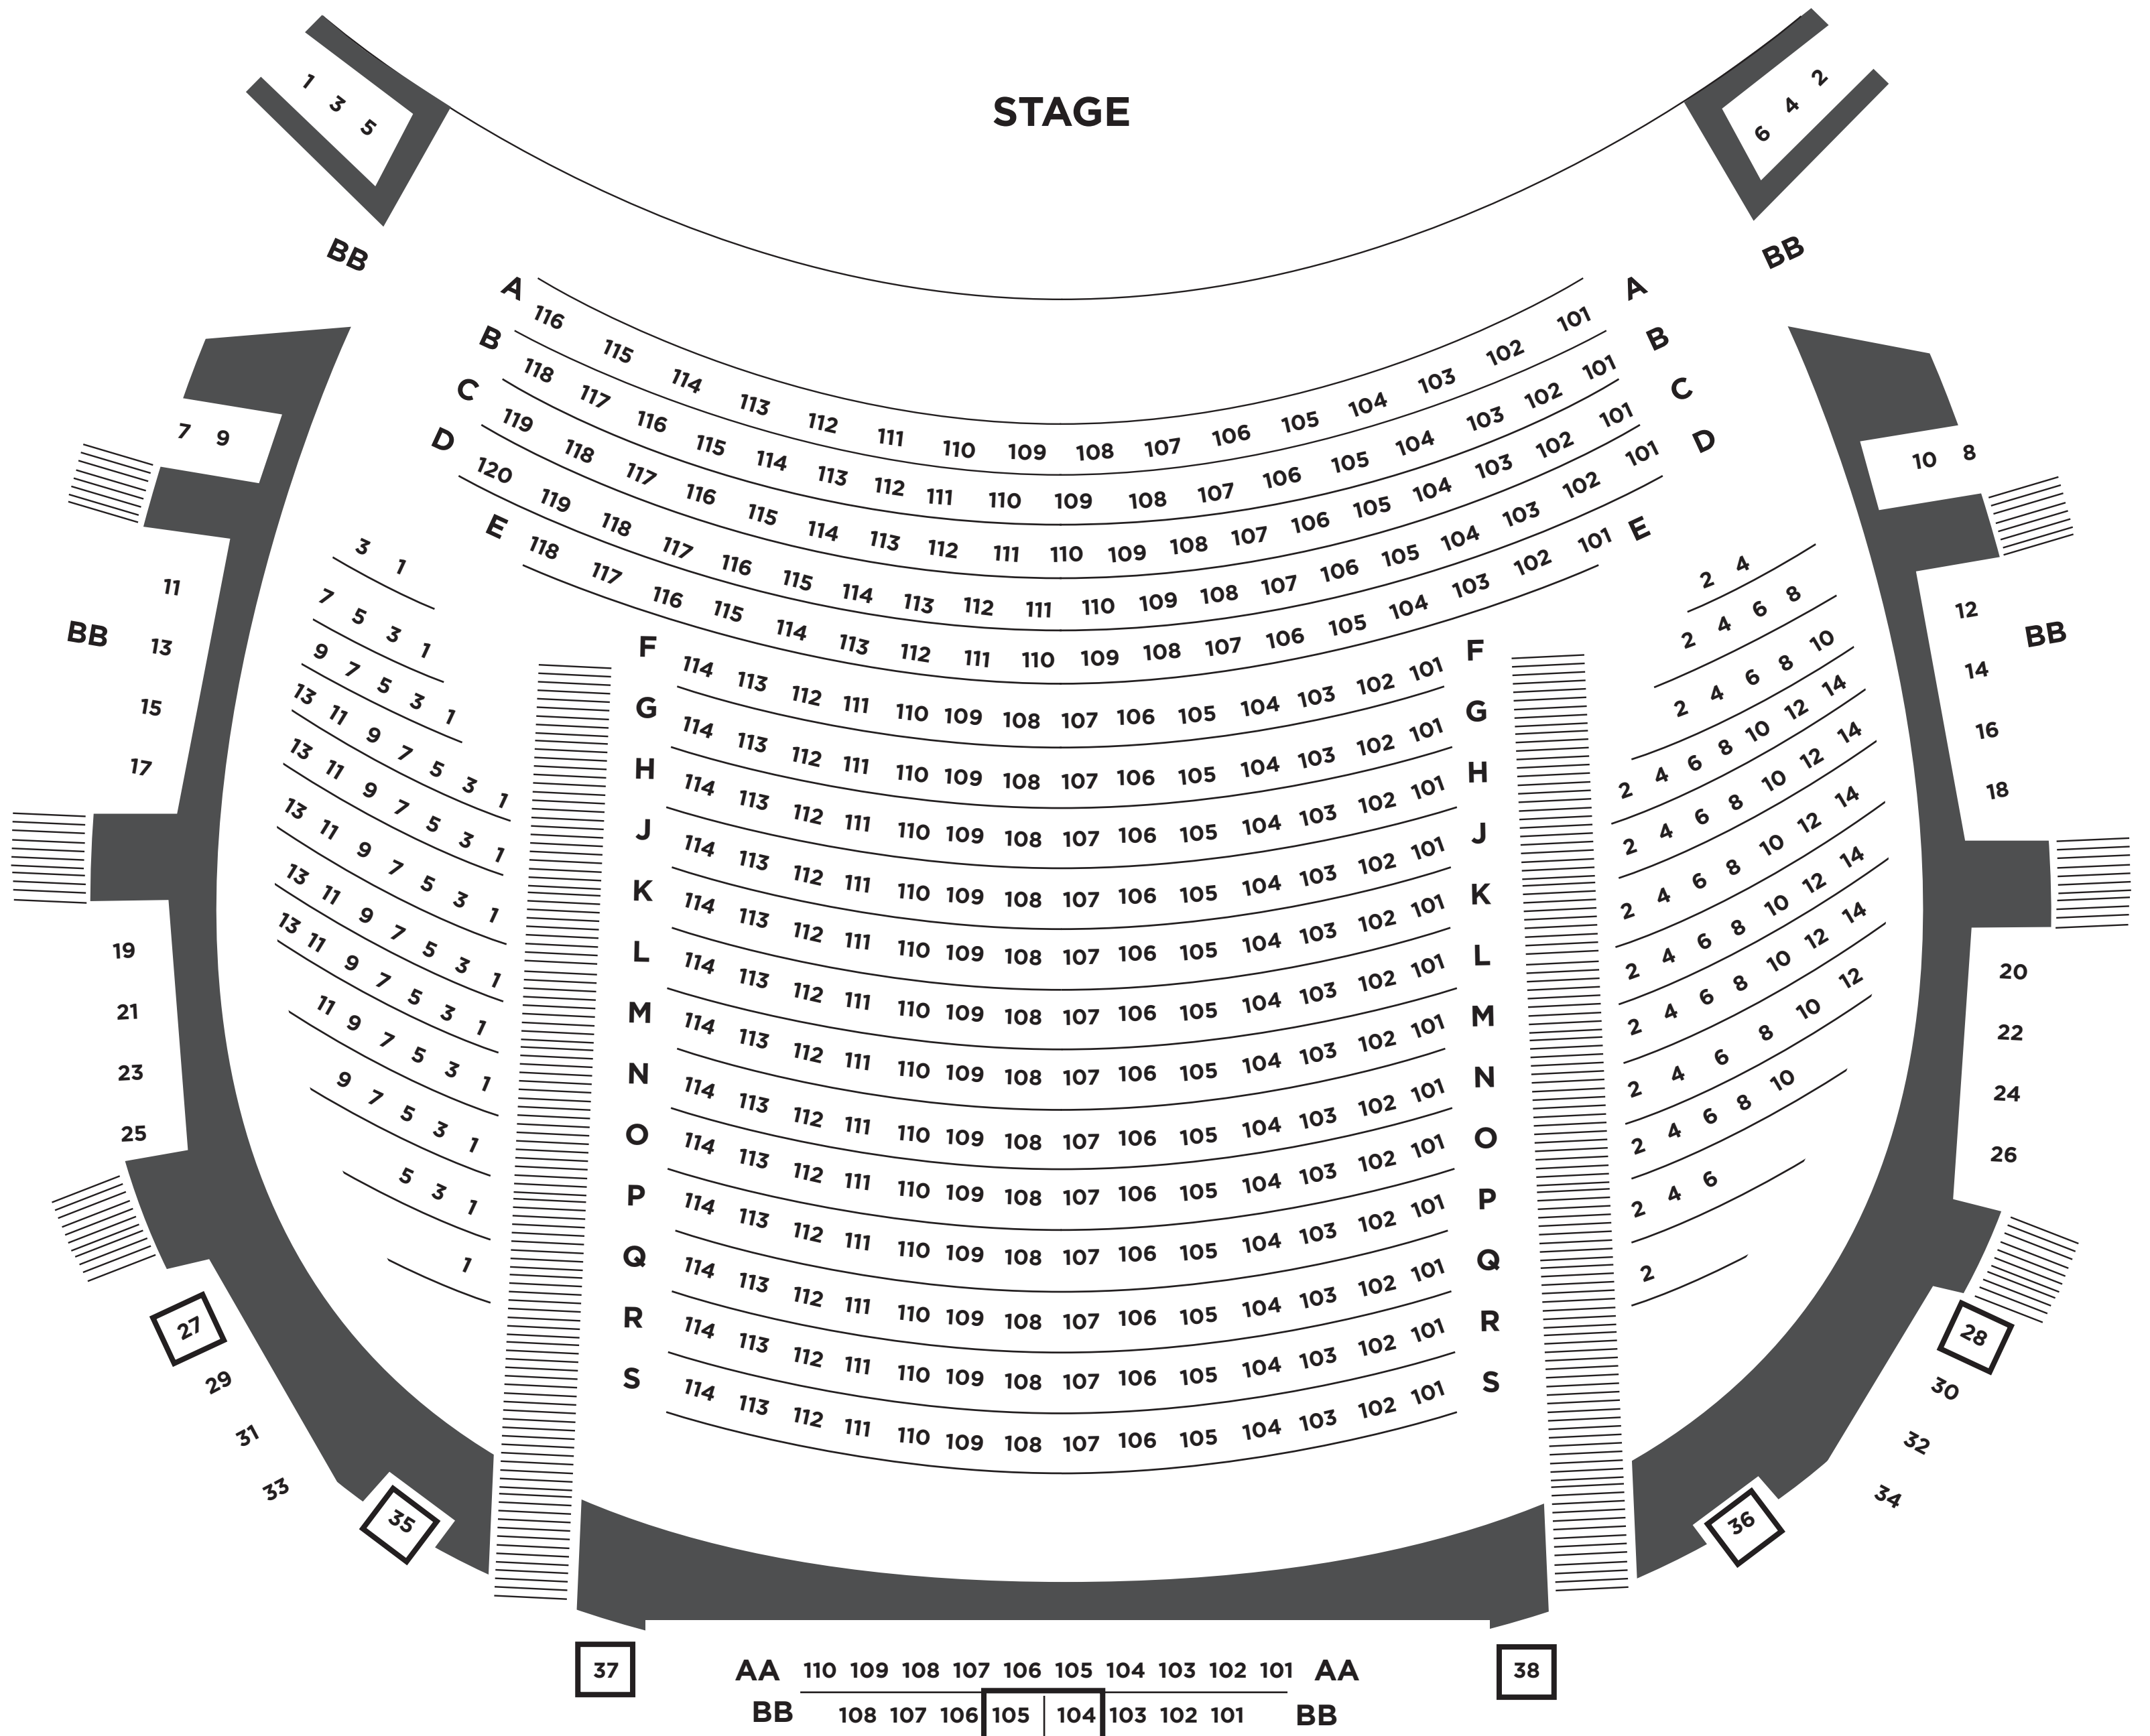

THE MICHAEL R. KLEIN THEATRE

Seating capacity: 451

Access Seats —