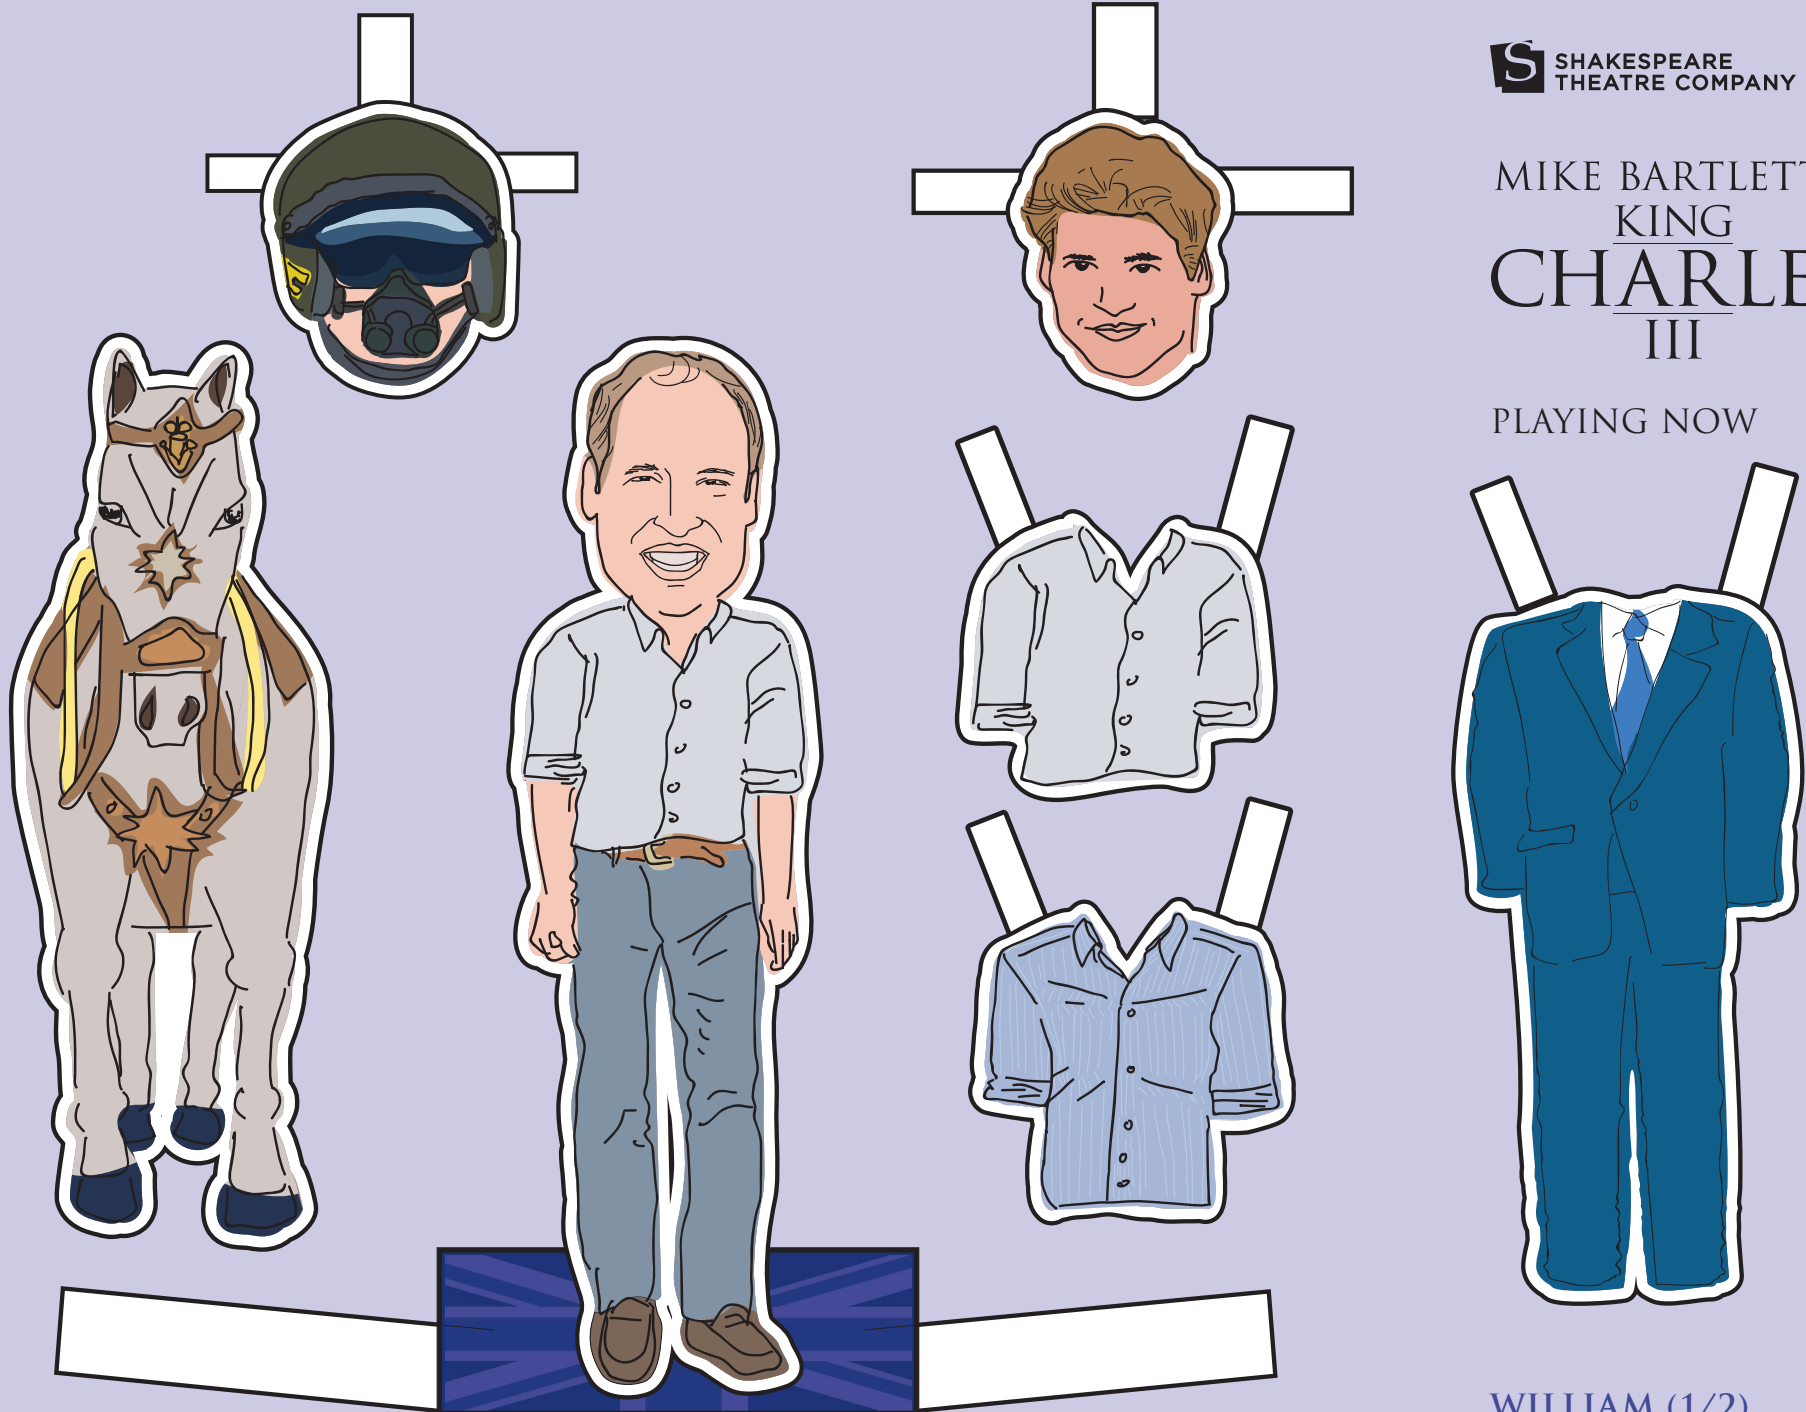

MIKE BARTLETT'S  
KING  
**CHARLES**  
III

PLAYING NOW

WILLIAM (1/2)

**S** SHAKESPEARE  
THEATRE COMPANY

MIKE BARTLETT'S  
KING  
**CHARLES**  
III

PLAYING NOW

WILLIAM (2/2)